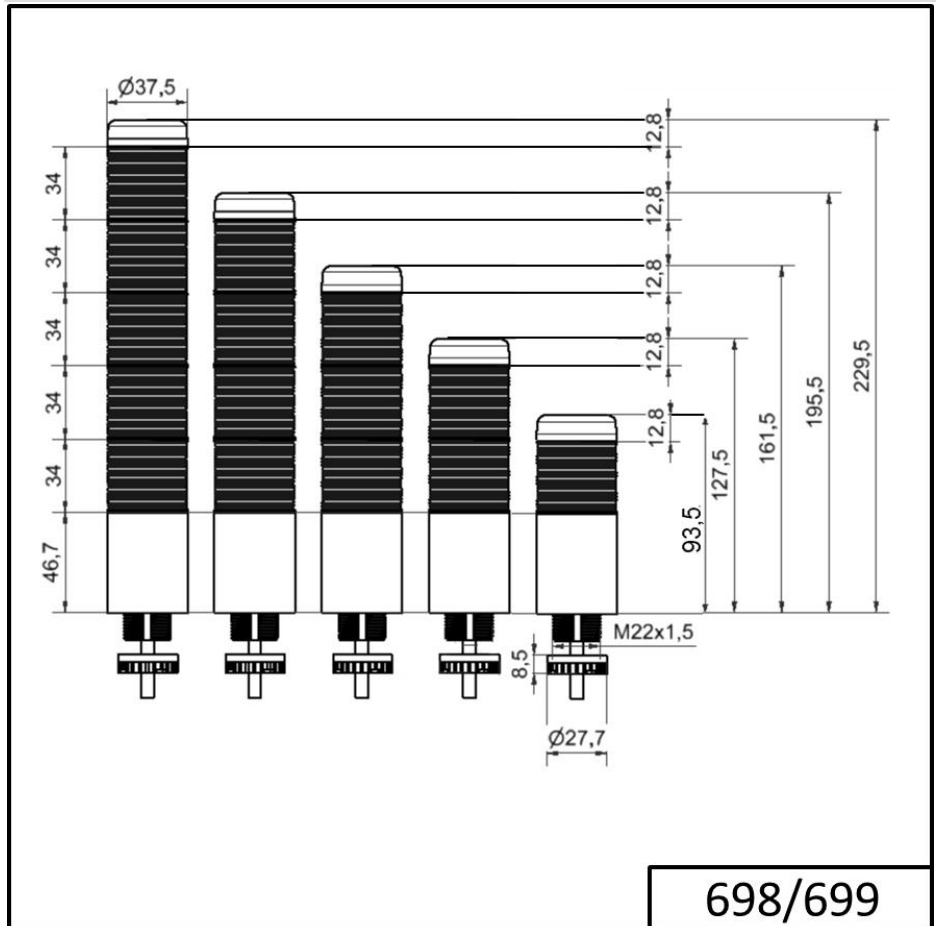

Completely pre-assembled Signal Towers / KOMPAKT 37
K37cl sr plug EM Pulse tone 24VAC/DC WH/

DRAWING

! For additional installation and mounting information, refer to the appropriate user guide at www.werma.com. This printed copy is for information only and is subject to alteration.